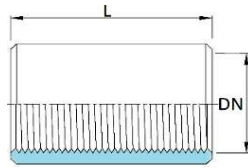

Art. 300

Manicotto fil.

Coupling

Manchon fil.

Gas-Muffe

DN	1/8"	1/4"	3/8"	1/2"	3/4"	1"	1 1/4"	1 1/2"	2"	2 1/2"	3"	4"
L	18/20	18/20	20/21	25	30	34/35	36	38/40	42	45/48	50	60

Art. 301 (tubo SS) - 301A (tubo EU)

Tronchetto fil.

Threaded socket (from SS/EU tube)

Embout mâle gaz (du tube SS/UE)

Schweissnippel (aus SS/EU-Rohr)

DN	1/8"	1/4"	3/8"	1/2"	3/4"	1"	1 1/4"	1 1/2"	2"	2 1/2"	3"	4"
L	20	25	25	25	30	35	40	40	45	45	50	60

Art. 302

Giunto 3 pezzi

Complete union gas

Raccord 3 pièces gaz

Gas-Verschraubung

DN	1/8"	1/4"	3/8"	1/2"	3/4"	1"	1 1/4"	1 1/2"	2"	2 1/2"	3"	4"
L	41	40/41	42/43	44/46	47/52	52/56	64/62	58/65	64/75	83	98	

Art. 303