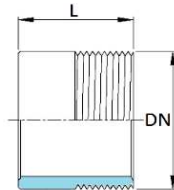

Art. 300

Manicotto fil.

Coupling

Manchon fil.

Gas-Muffe

DN	1/8"	1/4"	3/8"	1/2"	3/4"	1"	1 1/4"	1 1/2"	2"	2 1/2"	3"	4"
L	18/20	18/20	20/21	25	30	34/35	36	38/40	42	45/48	50	60

Art. 301 (tubo SS) - 301A (tubo EU)

Tronchetto fil.

Threaded socket (from SS/EU tube)

Embout mâle gaz (du tube SS/UE)

Schweissnippel (aus SS/EU-Rohr)

DN	1/8"	1/4"	3/8"	1/2"	3/4"	1"	1 1/4"	1 1/2"	2"	2 1/2"	3"	4"
L	20	25	25	25	30	35	40	40	45	45	50	60

Art. 302

Giunto 3 pezzi

Complete union gas

Raccord 3 pièces gaz

Gas-Verschraubung

DN	1/8"	1/4"	3/8"	1/2"	3/4"	1"	1 1/4"	1 1/2"	2"	2 1/2"	3"	4"
L	41	40/41	42/43	44/46	47/52	52/56	64/62	58/65	64/75	83	98	

Art. 303

Nipplo doppio

Hexagonal Nipple

Nipple Double

Hexagonal Gas-Nippel

DN	1/8"	1/4"	3/8"	1/2"	3/4"	1"	1 1/4"	1 1/2"	2"	2 1/2"	3"	4"
L	28	28/30	30/34	35/38	39/43	42/46	45/50	54/58	56/60	70	80	90

Art. 304

Tappo maschio