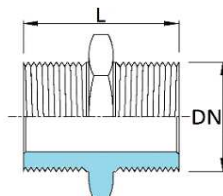

Tronchetto fil.

Threaded socket (from SS/EU tube)

Embout mâle gaz (du tube SS/UE)

Schweissnippel (aus SS/EU-Rohr)

DN	1/8"	1/4"	3/8"	1/2"	3/4"	1"	1 1/4"	1 1/2"	2"	2 1/2"	3"	4"
L	20	25	25	25	30	35	40	40	45	45	50	60

Art. 302

Giunto 3 pezzi

Complete union gas

Raccord 3 pièces gaz

Gas-Verschraubung

DN	1/8"	1/4"	3/8"	1/2"	3/4"	1"	1 1/4"	1 1/2"	2"	2 1/2"	3"	4"
L	41	40/41	42/43	44/46	47/52	52/56	64/62	58/65	64/75	83	98	

Art. 303

Nipplo doppio

Hexagonal Nipple

Nipple Double

Hexagonal Gas-Nippel

DN	1/8"	1/4"	3/8"	1/2"	3/4"	1"	1 1/4"	1 1/2"	2"	2 1/2"	3"	4"
L	28	28/30	30/34	35/38	39/43	42/46	45/50	54/58	56/60	70	80	90

Art. 304

Tappo maschio

Male plug

Bouchon male

Sechskantstopfen

DN	1/8"	1/4"	3/8"	1/2"	3/4"	1"	1 1/4"	1 1/2"	2"	2 1/2"	3"	4"
L	16/20	18/20	20/22	23	34/26	27/30	29/30	30/35	31/36	44	50	55

Art. 305

Tappo femmina

Female plug

Bouchon femelle