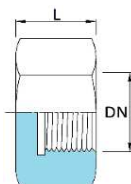

Nipplo doppio

Hexagonal Nipple

Nipple Double

Hexagonal Gas-Nippel

DN	1/8"	1/4"	3/8"	1/2"	3/4"	1"	1 1/4"	1 1/2"	2"	2 1/2"	3"	4"
L	28	28/30	30/34	35/38	39/43	42/46	45/50	54/58	56/60	70	80	90

Art. 304

Tappo maschio

Male plug

Bouchon male

Sechskantstopfen

DN	1/8"	1/4"	3/8"	1/2"	3/4"	1"	1 1/4"	1 1/2"	2"	2 1/2"	3"	4"
L	16/20	18/20	20/22	23	34/26	27/30	29/30	30/35	31/36	44	50	55

Art. 305

Tappo femmina

Female plug

Bouchon femelle

Blindmutter

DN	1/8"	1/4"	3/8"	1/2"	3/4"	1"	1 1/4"	1 1/2"	2"	2 1/2"	3"	4"
L	13/14	13/16	14/17	16/19	19/20	22/23	24/25	26/29	27/29	32	33	38