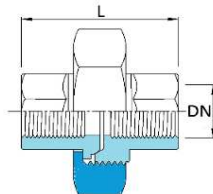

Tronchetto fil.

Threaded socket (from SS/EU tube)

Embout mâle gaz (du tube SS/UE)

Schweissnippel (aus SS/EU-Rohr)

DN	1/8"	1/4"	3/8"	1/2"	3/4"	1"	1 1/4"	1 1/2"	2"	2 1/2"	3"	4"
L	20	25	25	25	30	35	40	40	45	45	50	60

Art. 302

Giunto 3 pezzi

Complete union gas

Raccord 3 pièces gaz

Gas-Verschraubung

DN	1/8"	1/4"	3/8"	1/2"	3/4"	1"	1 1/4"	1 1/2"	2"	2 1/2"	3"	4"
L	41	40/41	42/43	44/46	47/52	52/56	64/62	58/65	64/75	83	98	

Art. 303

Nipplo doppio

Hexagonal Nipple

Nipple Double

Hexagonal Gas-Nippel

DN	1/8"	1/4"	3/8"	1/2"	3/4"	1"	1 1/4"	1 1/2"	2"	2 1/2"	3"	4"
L	28	28/30	30/34	35/38	39/43	42/46	45/50	54/58	56/60	70	80	90

Art. 304

Tappo maschio